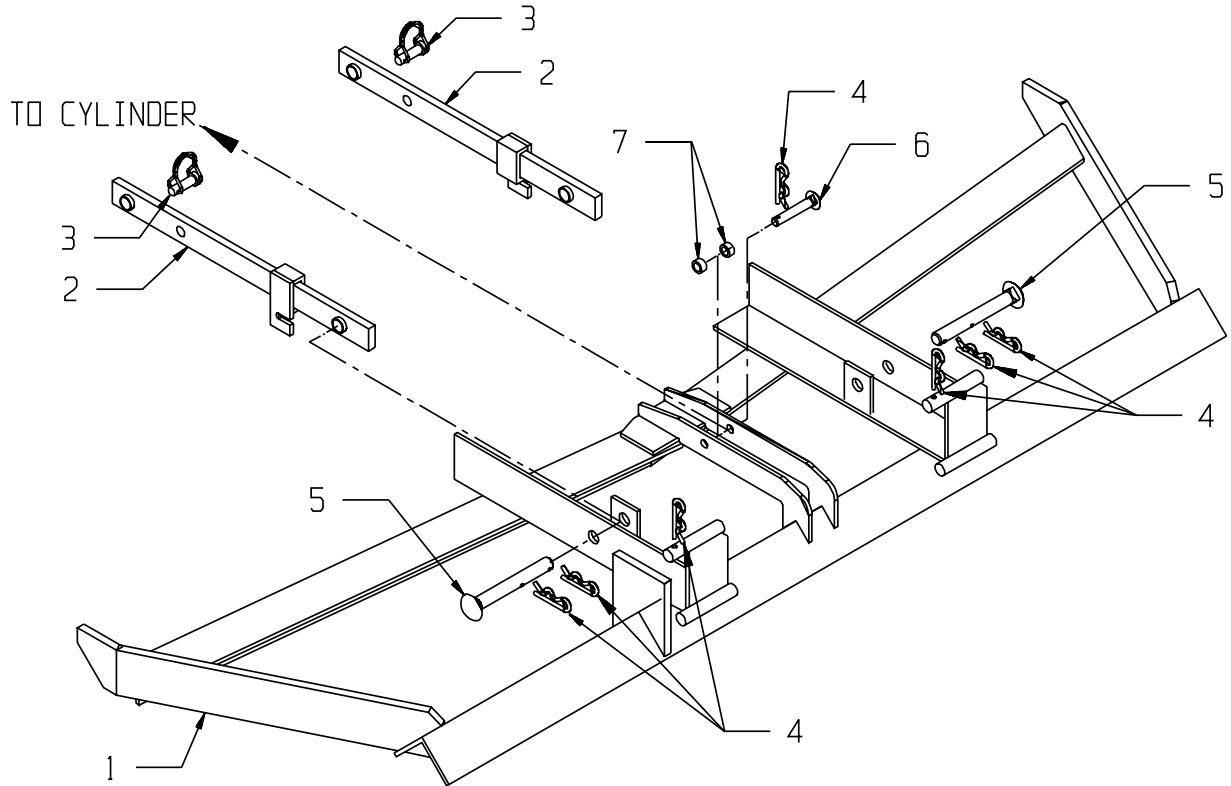

## Infield Groomer Model GL650

**Base Unit, Infield Groomer**

KEY	PART NUMBER	DESCRIPTION	QTY
1	GL650-1	Groomer Frame	1
2	GL650-3	Pull Arms, Set (Includes 2 Arms)	1
3	HP8-09-01	Pull Arm Locking Pins, Set (Includes 2 Pins)	1
4	HP-8-10	Hitch Pin	7
5	HP8-02	6" Mounting Pin, Set (Includes 2 Pins)	1
6	HP-8-03	Mounting Pin, 3" x 1/2"	1
7	HP-8-382	Spacer (Set Of 2)	1