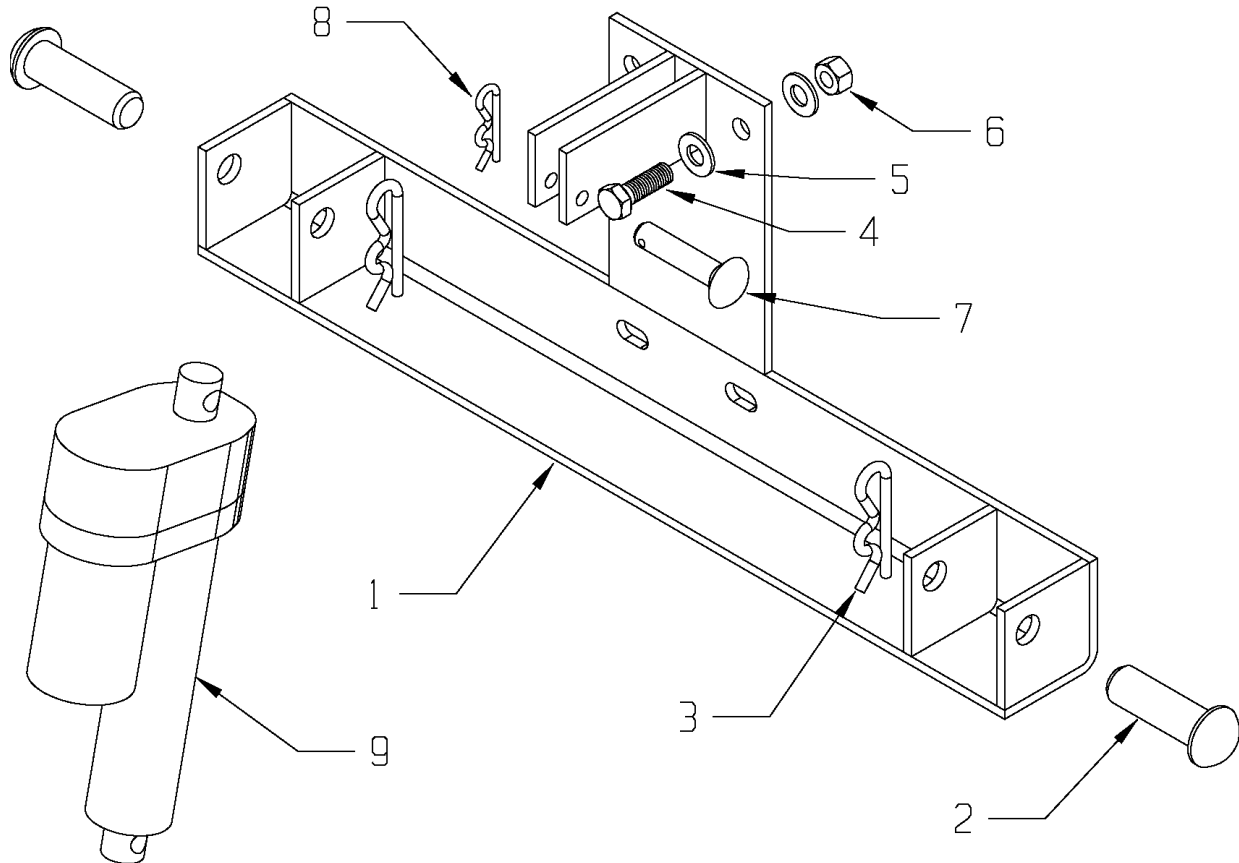

## Infield Groomer Model GL650

## John Deere Turf Gator

KEY	PART NUMBER	DESCRIPTION	QTY
1	TG-GL-650-2	Hitch Frame, JD Turf Gator	1
2	HP-8-01	Mounting Pin, 3/4 x 3 1/2	2
3	HP-8-10	Hair Pin	2
4		Bolt, 1/2-13 x 1 1/2 Hex	4
5		Washer, 1/2 Flat	8
6		Nut, 1/2-13 Top Lock	1
7	HP-8-20	Mounting Pin, 1/2 x 2	1
8	HP-8-11	Hair Pin	1
9	D12-20A5-06	Electric Lift	1