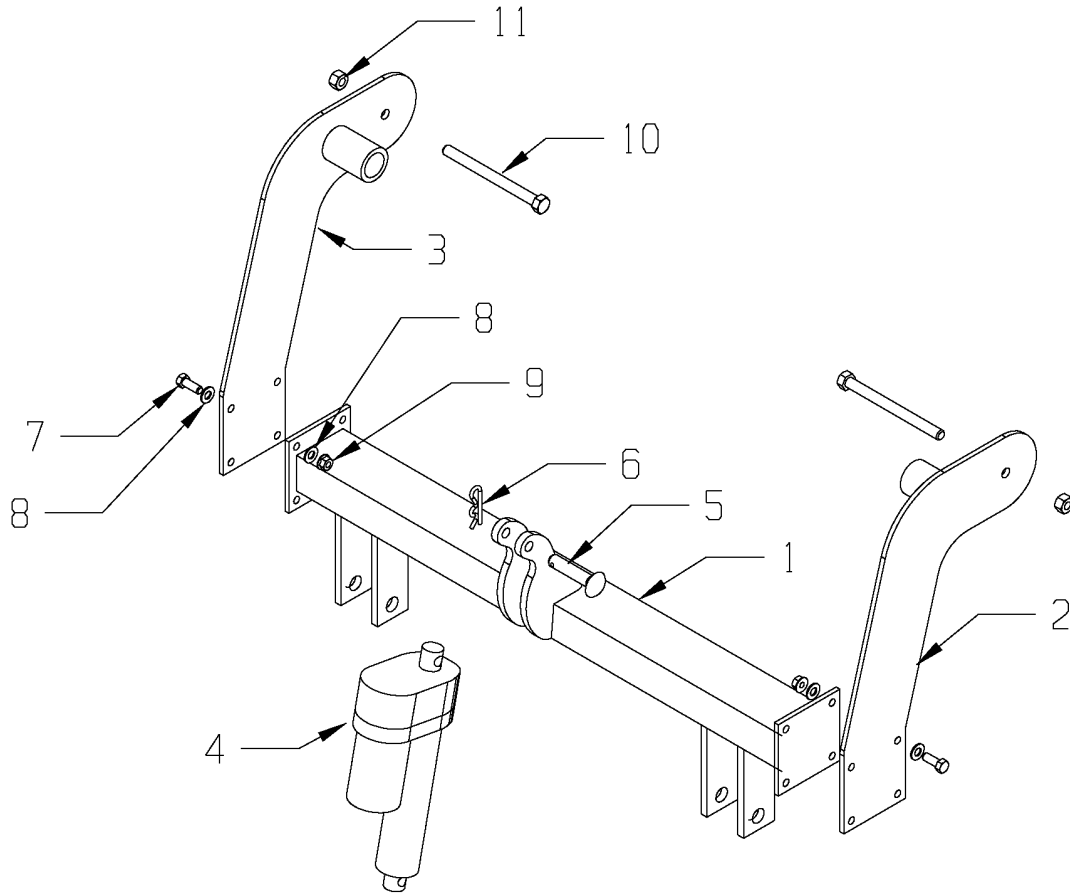

## Infield Groomer Model GL650

### John Deere HPX

KEY	PART NUMBER	DESCRIPTION	QTY
1	HPX 650-1	Hitch Frame, JD HPX	1
2	HPX 650-2L	Bracket, LH Arm (Passenger Side)	1
3	HPX 650-2R	Bracket, RH Arm (Driver Side)	1
4	D12-20A5-06	Electric Lift	1
5	HP-8-25	Mounting Pin	1
6	HP-8-10	Hair Pin 1/2 x 2 1/2	1
7		Bolt, 3/8-16x1 1/4	8
8		Washer, 3/8 Flat	16
9		Nut, 3/8-16 Nylon Lock	8
10		Bolt, 7/16 x 6	2
11		Nut, 7/16 Nylon Lock	2