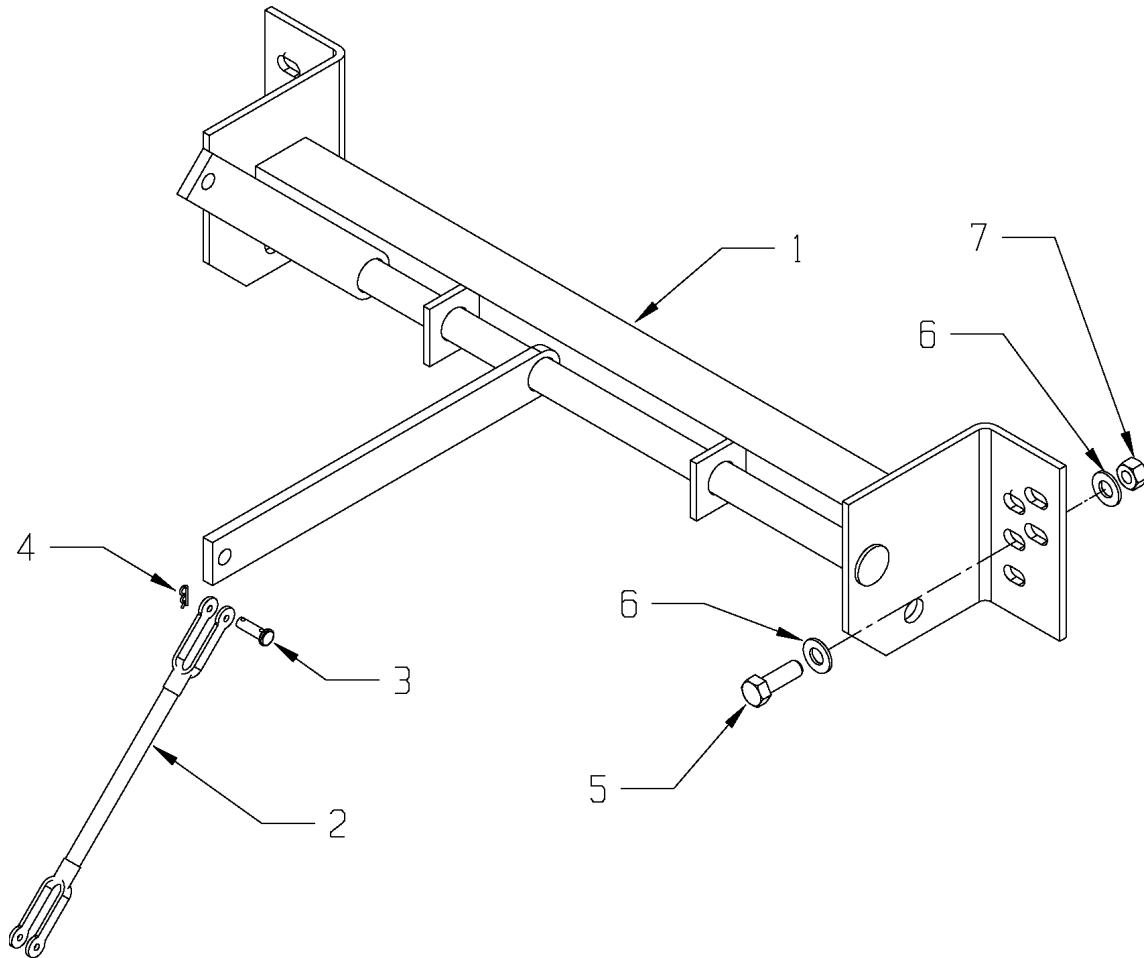

## Infield Groomer Model GL650

### John Deere 1200H

KEY	PART NUMBER	DESCRIPTION	QTY
1	JD 1200H-1	Hitch Frame	1
2		Clevis Link, 9 1/2"	1
3	HP-8-04	Mounting Pin	1
4	HP-8-11	Hair Pin, #11	8
5		Bolt, 1/2-13x1 1/2 Hex	4
6		Washer, 1/2 Flat	8
7		Nut, 1/2-13 Nylon Lock	4