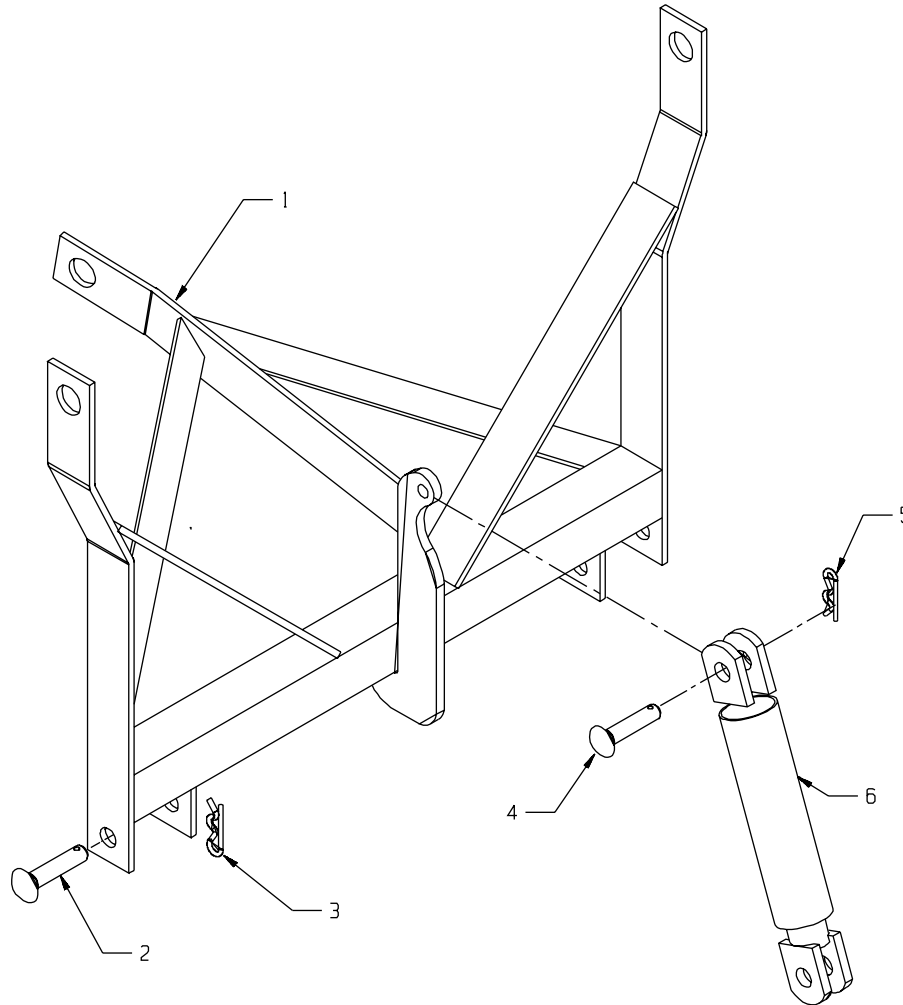

RAHN INDUSTRIES

Infield Groomer Model GL650

John Deere Pro Gator Hitch

KEY	PART NUMBER	DESCRIPTION	QTY
1	JD-PG-650-2	Hitch Frame, JD Pro Gator	1
2	HP-8-01	Mounting Pin, 3/4 x 3 1/2	2
3	HP-8-10	Hair Pin	2
4	HP-8-04	Mounting Pin, 1/2 x 1 1/2	1
5	HP-8-11	Hair Pin	1
6	HP-7-001	Cylinder Lift	1