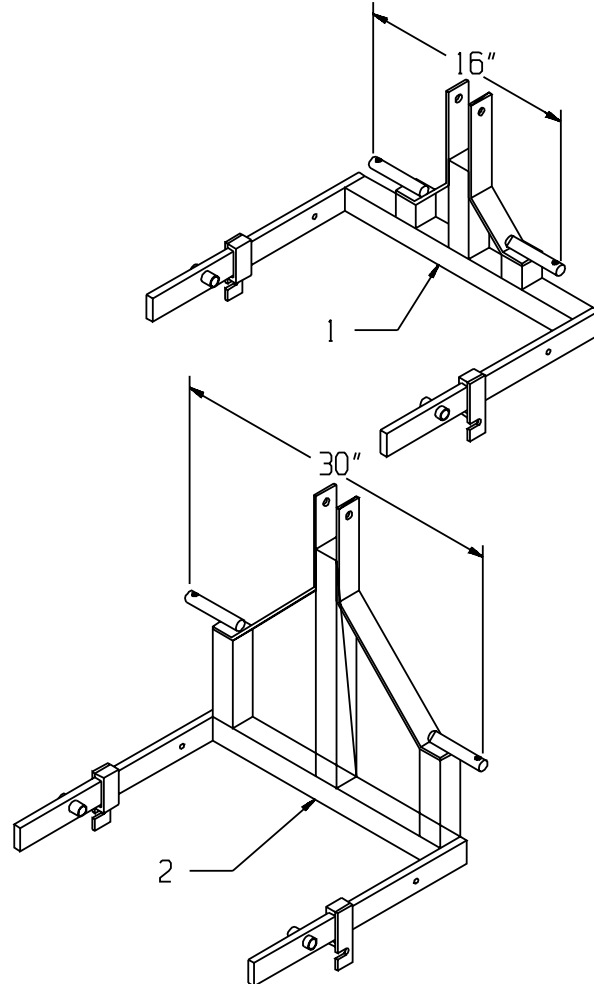

RAHN INDUSTRIES

Infield Groomer Model GL650

3 Point Hitches

KEY	PART NUMBER	DESCRIPTION	QTY
1	PH GL 650-0	3 Point Hitch, Category 0	1
2	PH GL 650-1	3 Point Hitch, Category 1	1